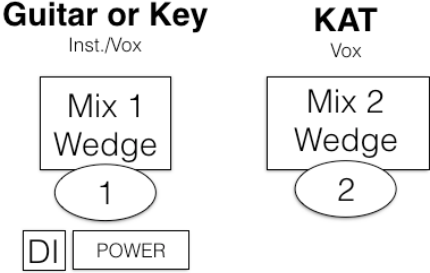

KAT PERKINS

STAGE PLOT

INPUT LIST

1. DI for Acoustic Guitar or Keyboard
 2. Vocal Mic for KAT
-